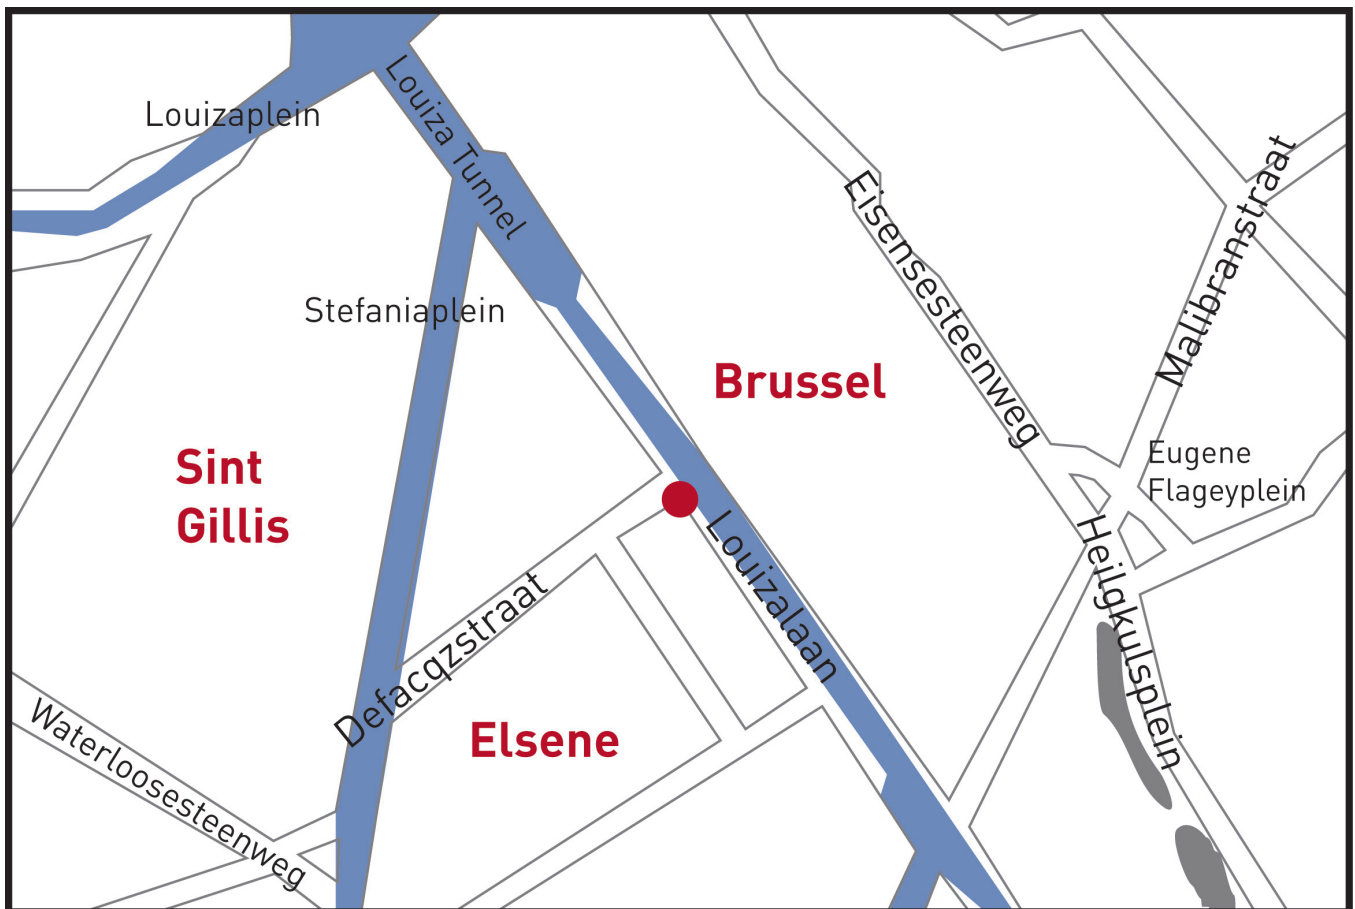

Route Description

Baker & McKenzie is located in the Generali tower, situated at Avenue Louise-Louizalaan 149, in the centre of Brussels.

Our reception is on the 11-th floor

Route

From Antwerp:

- Highway E19 Antwerp - Brussels
- Ringroad (direction Ostend - Ghent - Bergen - Charleroi...)
- Exit Brussels Centre - Koekelberg
- Always straight ahead (Keizer Karellaan-Avenue Charles Quint)
- In front of basilica (Koekelberg): take tunnel Leopold II
- **Do not** take the exit "Louiza", **Do** keep right and ± 50 m further (still in the tunnel) turn right, exit "Ter Kameren Bos"
- Leave the tunnel at the first exit.
- At the Louizalaan straight ahead for ± 200 m until the traffic lights (crossroad with "Defazqzstraat-rue Defacqz")
- Obliquely in front of you, on your right, is the Generali-building.

- leave the tunnel at the first exit.
- At the Louizalaan straight ahead for ± 200 m until the traffic lights (cross road with "Defacqzstraat-rue Defacqz")
- Obliquely in front of you, on your right, is the Generali-building.

From Liège

- From Liege
- Highway E40 Liege - Brussels
- Follow direction Centre ("Kortenbergtunnel-Tunnel de Cortenbergh")
- At the "Kortenberglaan-Avenue de Cortenbergh" follow the road until the "SchumannpleinPlace Schumann"
- Take the wetstraat/rue de la Loi
- Where the Wetstraat/rue de la Loi and the small ring road cross, turn left in the tunnels
- In the third tunnel **DO NOT** take the exit Louiza, **DO** keep right and ± 50 m further (still in the tunnel) take right, exit Ter Kameren Bos
- Leave the tunnel at the first exit
- At the Louizalaan straight ahead for ± 200 m until the traffic lights (cross road with "Defacqzstraat-rue Defacqz")
- Obliquely in front of you, on your right, is the Generali building.