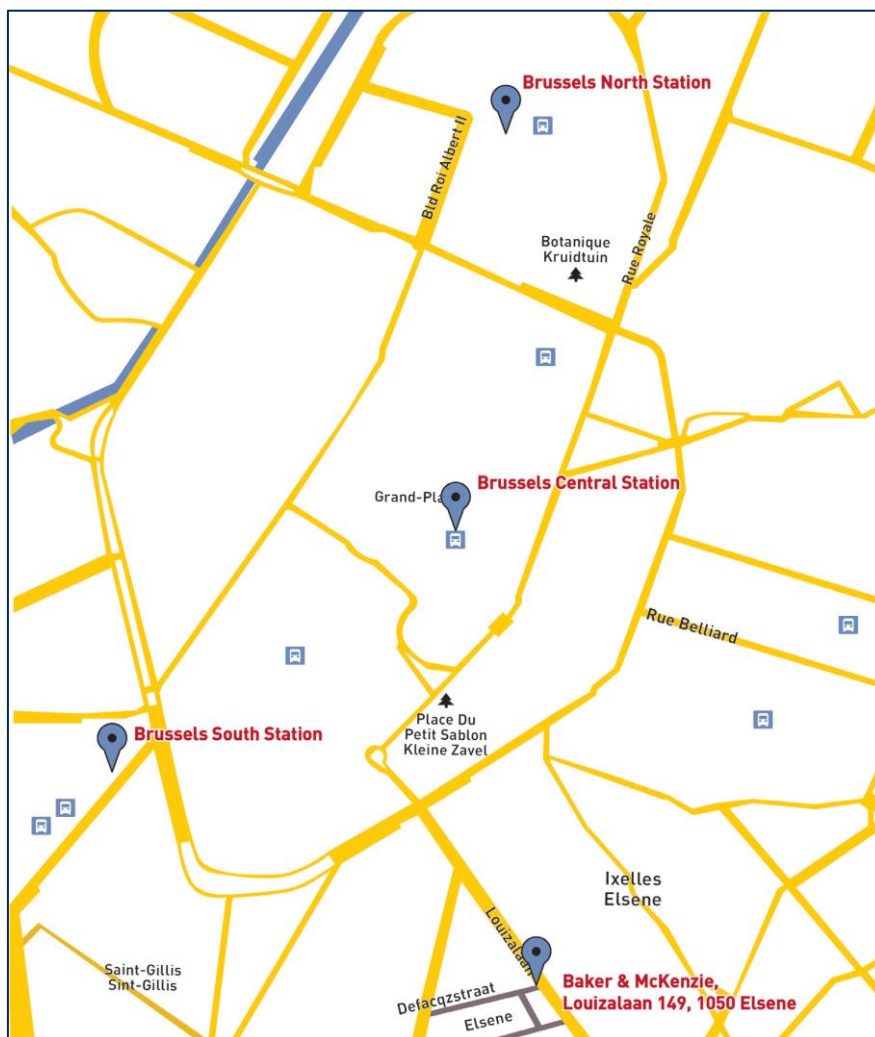

Route Description

Baker McKenzie is located in the Generali tower, situated at Avenue Louise-Louizalaan 149, in the centre of Brussels.

Our reception is on the 11th floor

Route

From Antwerp:

- Highway E19 Antwerp - Brussels
- Ringroad (direction Ostend - Ghent - Bergen - Charleroi...)
- Exit Brussels Centre - Koekelberg
- Always straight ahead (Keizer Karellaan-Avenue Charles Quint)
- In front of basilica (Koekelberg): take tunnel Leopold II
- **Do not** take the exit "Louiza", **Do** keep right and ± 50 m further (still in the tunnel) turn right, exit "Ter Kameren Bos"
- Leave the tunnel at the first exit.
- At the Louizalaan straight ahead for ± 200 m until the traffic lights (crossroad with "Defazqzstraat-rue Defacqz")
- Obliquely in front of you, on your right, is the Generali-building.

From Liège

- From Liege
- Highway E40 Liege - Brussels
- Follow direction Centre ("Kortenbergtunnel-Tunnel de Cortenbergh")
- At the "Kortenberglaan-Avenue de Cortenbergh" follow the road until the "SchumannpleinPlace Schumann"
- Take the wetstraat/rue de la Loi
- Where the Wetstraat/rue de la Loi and the small ring road cross, turn left in the tunnels
- In the third tunnel DO NOT take the exit Louiza, DO keep right and ± 50 m further (still in the tunnel) take right, exit Ter Kameren Bos
- Leave the tunnel at the first exit
- At the Louizalaan straight ahead for ± 200 m until the traffic lights (cross road with "Defacqzstraat-rue Defacqz")
- Obliquely in front of you, on your right, is the Generali building.

Aboveground

There are parking places just in front of the Generali-building (Louizalaan-avenue Louise).

Public Transport

Our offices are easy to reach by public transport:

- In the "Zuid Station" (Midi Station) take the subway direction "Simonis - Elisabeth".
- Get out at the third stop (Louiza/Louisa)
- Go to the tramways and wait for nr 94.
- Get out at the second stop, just in front of the Generali-building.